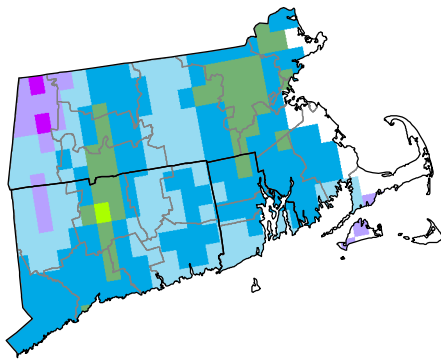

# GFDL A1FI

1980 - 2009

2010 - 2039

2040-2069

2070-2099

## Heat Zone (days over 86°F)

- 1: < 1
- 2: 1 to 7
- 3: >7 to 14
- 4: >14 to 30
- 5: >30 to 45
- 6: >45 to 60
- 7: >60 to 90
- 8: >90 to 120
- 9: >120 to 150
- 10: >150 to 180
- 11: >180 to 210
- 12: > 210