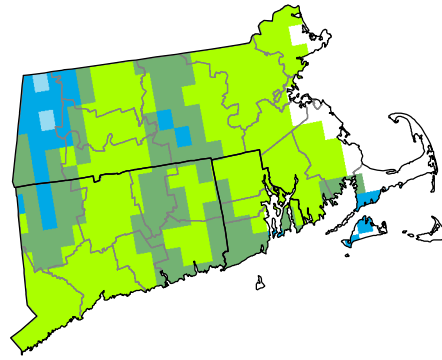

# GFDL A1FI

1980 - 2009

2010 - 2039

2040-2069

2070-2099

## Heat Zone (days over 86°F)

- 1: < 1
- 2: 1 to 7
- 3: >7 to 14
- 4: >14 to 30
- 5: >30 to 45
- 6: >45 to 60
- 7: >60 to 90
- 8: >90 to 120
- 9: >120 to 150
- 10: >150 to 180
- 11: >180 to 210
- 12: > 210