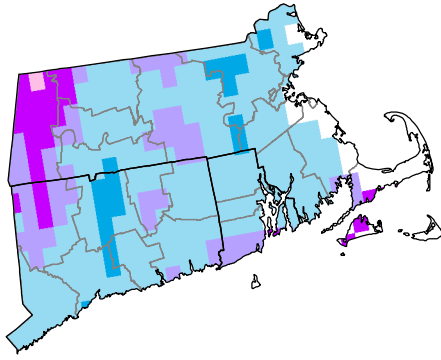

PCM B1

GFDL A1FI

1980 - 2009