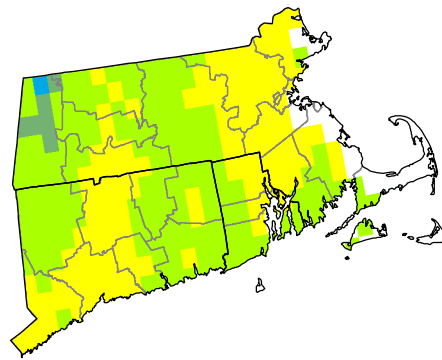

# GFDL A1FI

1980 - 2009

2010 - 2039

2040-2069

2070-2099

## Heat Zone (days over 86°F)

- 1: < 1
- 2: 1 to 7
- 3: >7 to 14
- 4: >14 to 30
- 5: >30 to 45
- 6: >45 to 60
- 7: >60 to 90
- 8: >90 to 120
- 9: >120 to 150
- 10: >150 to 180
- 11: >180 to 210
- 12: > 210