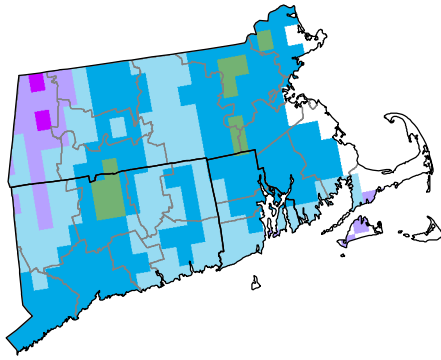

# GFDL A1FI

1980 - 2009

2010 - 2039

2040-2069

2070-2099

## Heat Zone (days over 86°F)

- 1: < 1
- 2: 1 to 7
- 3: >7 to 14
- 4: >14 to 30
- 5: >30 to 45
- 6: >45 to 60
- 7: >60 to 90
- 8: >90 to 120
- 9: >120 to 150
- 10: >150 to 180
- 11: >180 to 210
- 12: > 210