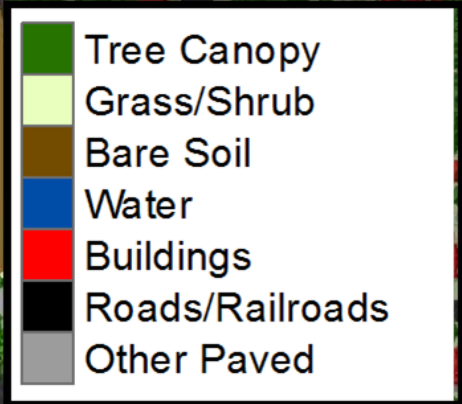

Assessing Your Tree Canopy from Above

Jarlath O'Neil-Dunne
joneildu@uvm.edu

million trees NYC
The adopted today by registering your tree planting
All events: milliontreesnyc.org
Tree No. 1

Who owns the trees?